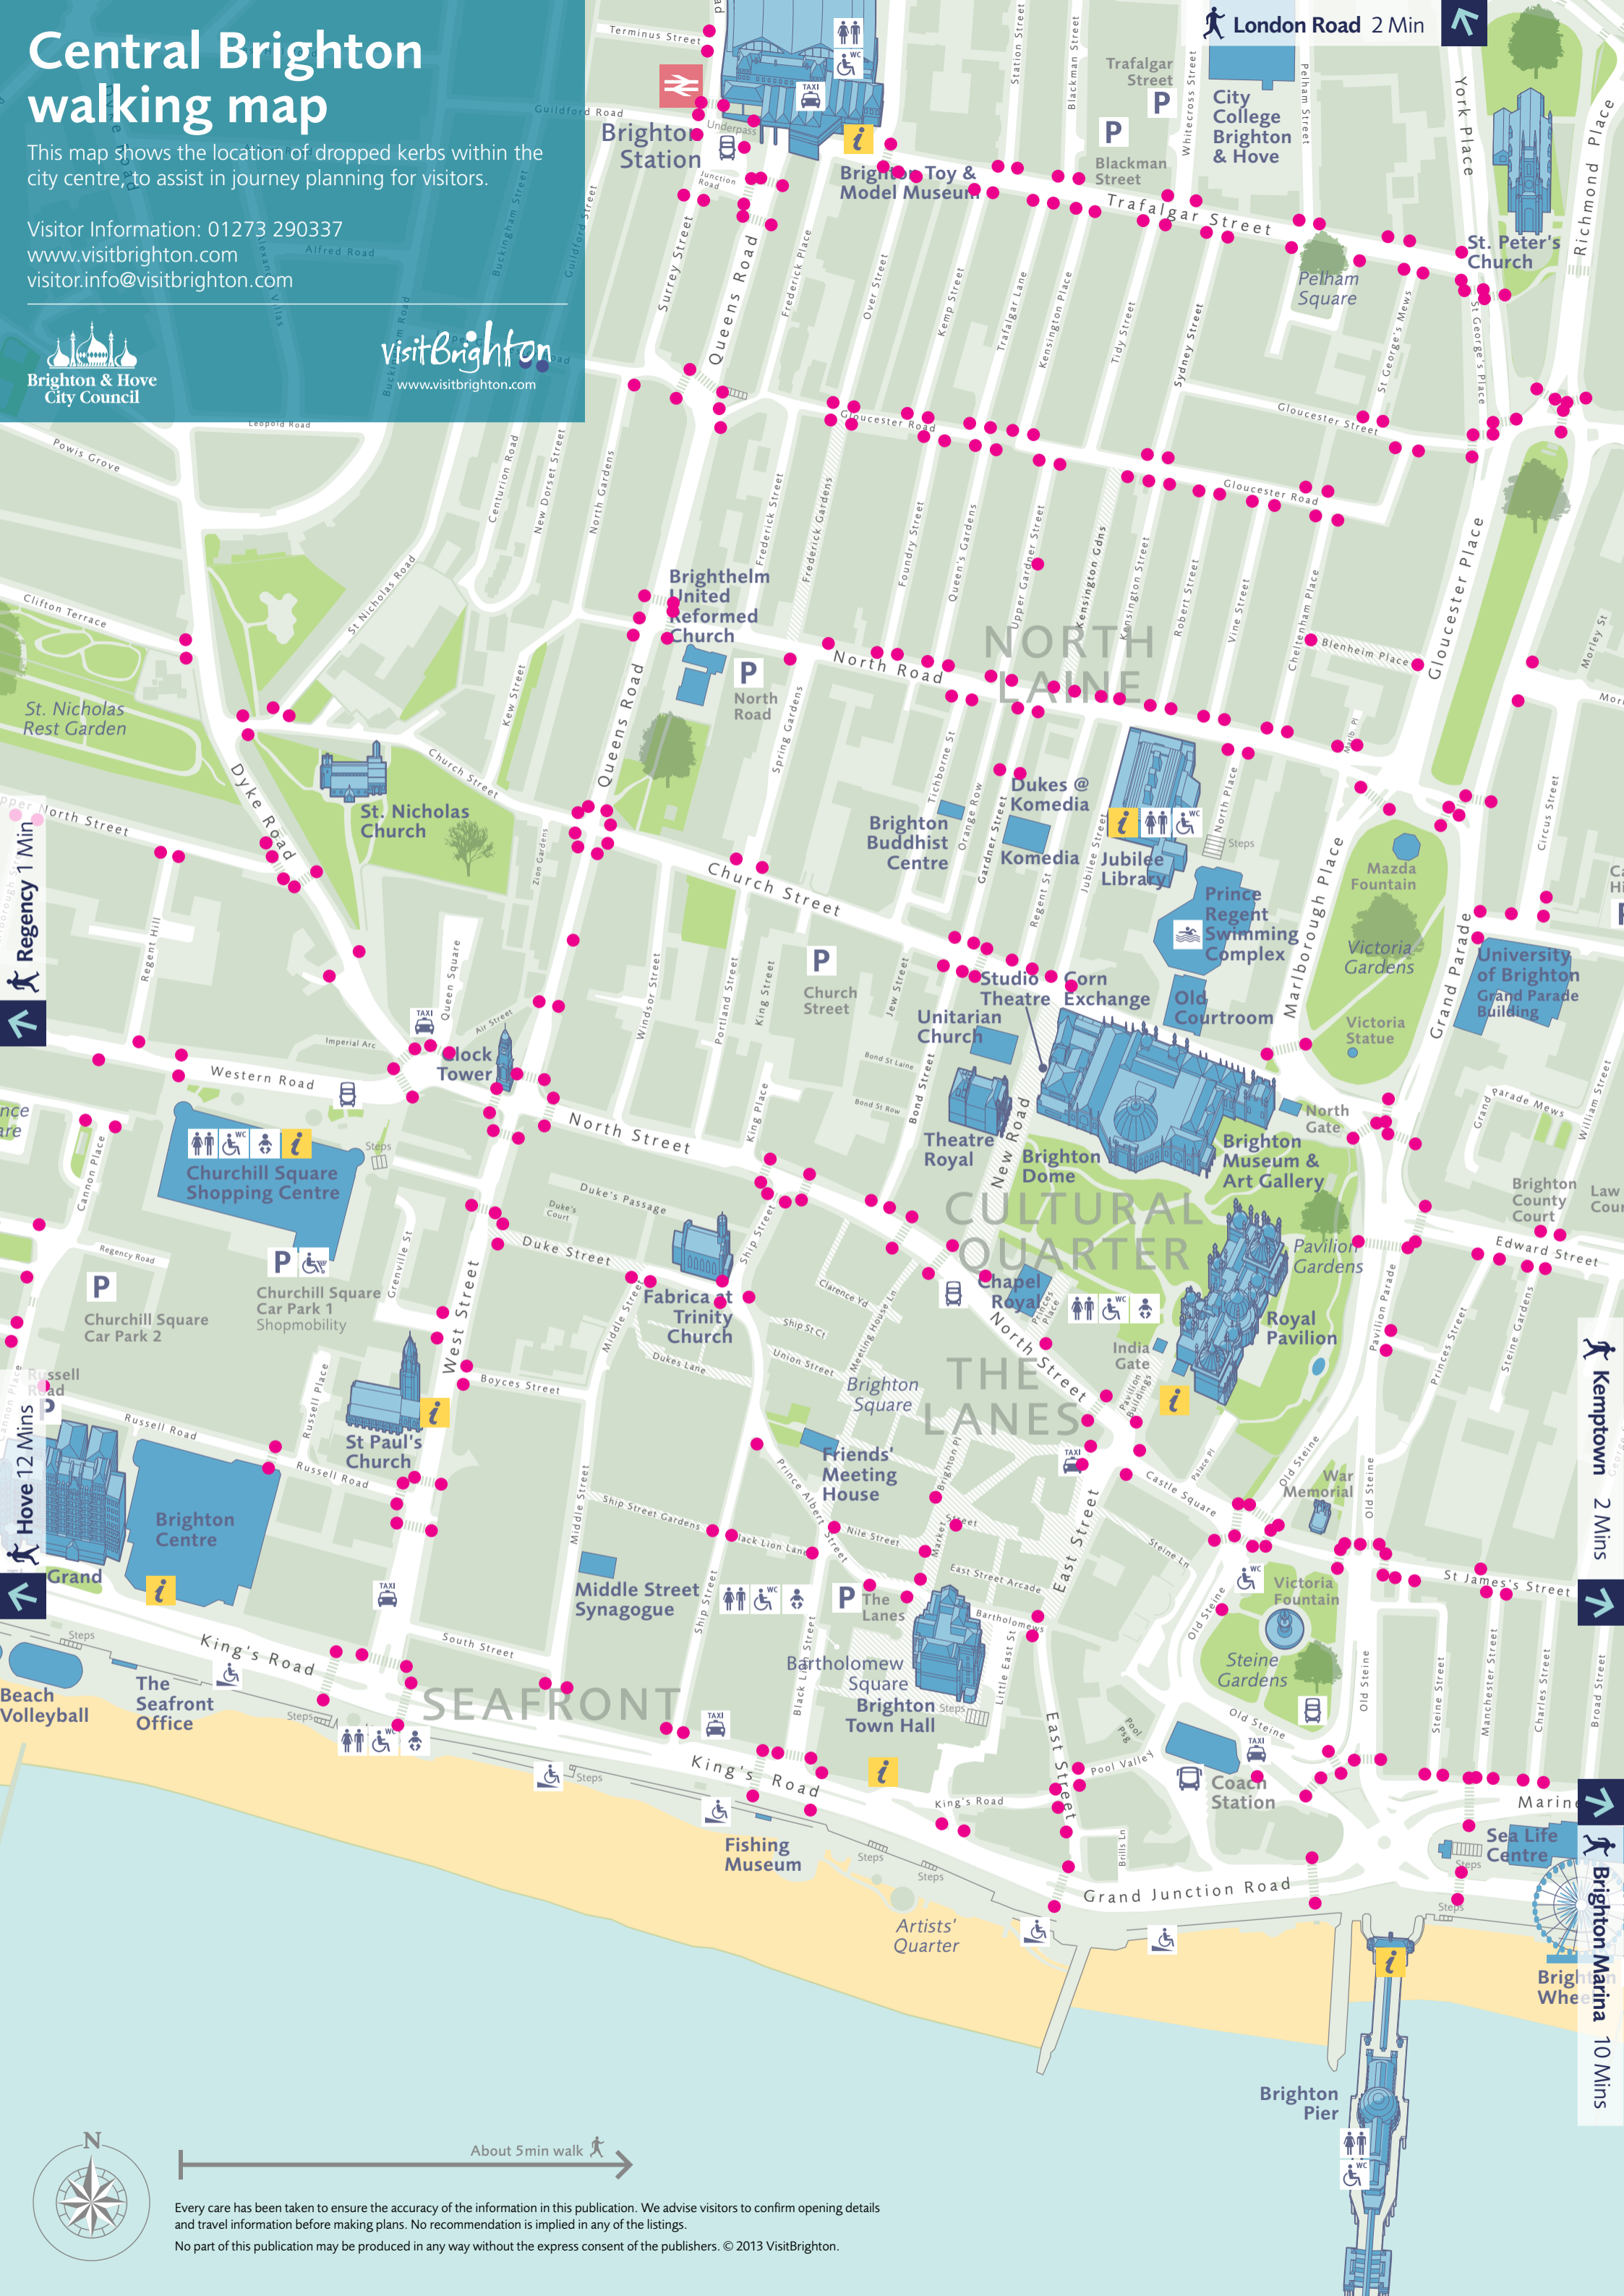

Central Brighton walking map

This map shows the location of dropped kerbs within the city centre, to assist in journey planning for visitors.

Visitor Information: 01273 290337
www.visitbrighton.com
visitor.info@visitbrighton.com

Regency 1 Min

Hove 12 Mins

Kempdown 2 Mins

Brighton Marina 10 Mins

About 5min walk

Every care has been taken to ensure the accuracy of the information in this publication. We advise visitors to confirm opening details and travel information before making plans. No recommendation is implied in any of the listings.
 No part of this publication may be produced in any way without the express consent of the publishers. © 2013 VisitBrighton.